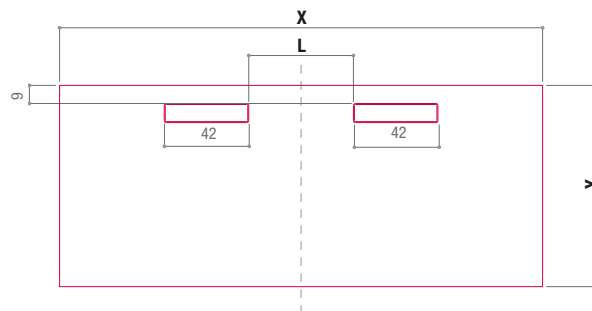

### with two central openings for cable management in size 42 cm

H73 cm

D120 L240, 260, 280, 300, 360, 400

D150 L300, 360, 400

**TENSE**

**CABLE MANAGEMENT DOOR POSITION**

with one or two lateral openings for cable management in size 35 cm

X (cm)	Y (cm)
160	90
180	90
200	90
220	90
200	100
220	100

with one central opening for cable management in size 42 cm

X (cm)	Y (cm)
150	150
200	150
240	150

with two front openings for cable management in size 42 cm

X (cm)	Y (cm)	L (cm)
240	90	52
240	100	52
260	100	64
280	100	84
300	100	104
360	100	164
400	100	116

240	120	52
260	120	64
280	120	84
300	120	104
360	120	164
400	120	116

with two central openings for cable management in size 42 cm

X (cm)	Y (cm)	L (cm)
240	120	52
260	120	64
280	120	84
300	120	104
360	120	164
400	120	116
300	150	104
360	150	164
400	150	116