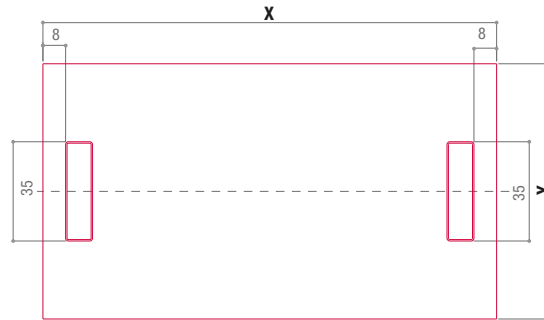

### with two front openings for cable management in size 42 cm

H73 cm

D90 L240

D100 L240, 260, 280, 300

D120 L240, 260, 280, 300, 360, 400

### with two central openings for cable management in size 42 cm

H73 cm

D120 L240, 260, 280, 300, 360, 400

D150 L300, 360, 400

**TENSE**

**CABLE MANAGEMENT DOOR POSITION**

with one or two lateral openings for cable management in size 35 cm

X (cm)	Y (cm)
160	90
180	90
200	90
220	90
200	100
220	100

with one central opening for cable management in size 42 cm

X (cm)	Y (cm)
150	150
200	150
240	150

with two front openings for cable management in size 42 cm

X (cm)	Y (cm)	L (cm)
240	90	52
240	100	52
260	100	64
280	100	84
300	100	104
360	100	164
400	100	116

240	120	52
260	120	64
280	120	84
300	120	104
360	120	164
400	120	116

with two central openings for cable management in size 42 cm