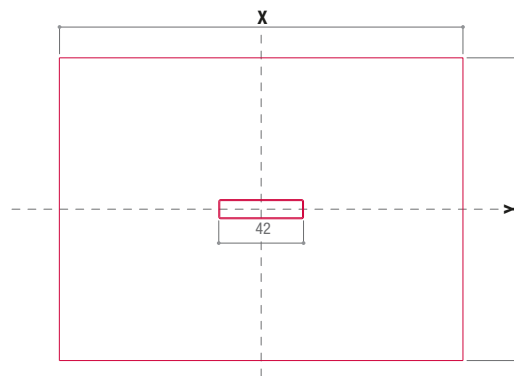

### with two front openings for cable management in size 42 cm

H73 cm

D90 L240

D100 L240, 260, 280, 300

D120 L240, 260, 280, 300, 360, 400

### with two central openings for cable management in size 42 cm

H73 cm

D120 L240, 260, 280, 300, 360, 400

D150 L300, 360, 400

**TENSE**

**CABLE MANAGEMENT DOOR POSITION**

with one or two lateral openings for cable management in size 35 cm

X (cm)	Y (cm)
160	90
180	90
200	90
220	90
200	100
220	100

with one central opening for cable management in size 42 cm

X (cm)	Y (cm)
150	150
200	150
240	150

with two front openings for cable management in size 42 cm

X (cm)	Y (cm)	L (cm)
240	90	52
240	100	52
260	100	64
280	100	84
300	100	104
360	100	164
400	100	116

240	120	52
260	120	64
280	120	84
300	120	104
360	120	164
400	120	116

with two central openings for cable management in size 42 cm