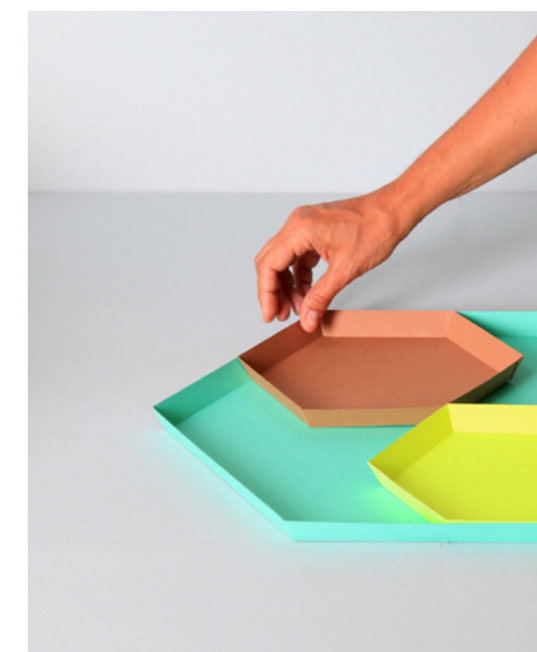

Field is a fusion of decoration and function, as the grooves collect the crumbs so you don't need to sweep up after using it.

BREAD BOARD / FIELD

COLOUR — NATURAL BEECH
MATERIAL — UNTREATED BEECH
SIZE — L33,5, L45 CM

Early paper prototypes.

TRAY / KALEIDO

COLOUR — APRICOT, BLUE,
CHOCOLATE, GREEN, GREY, JADE,
MINT, ORANGE, RED, YELLOW
MATERIAL — POWDER COATED STEEL
SIZE — FROM L19 TO L45 CM

Place your paper towel roll on a straight rod, and lock it in place with the cross rod, which doubles as a handle for carrying Porter.