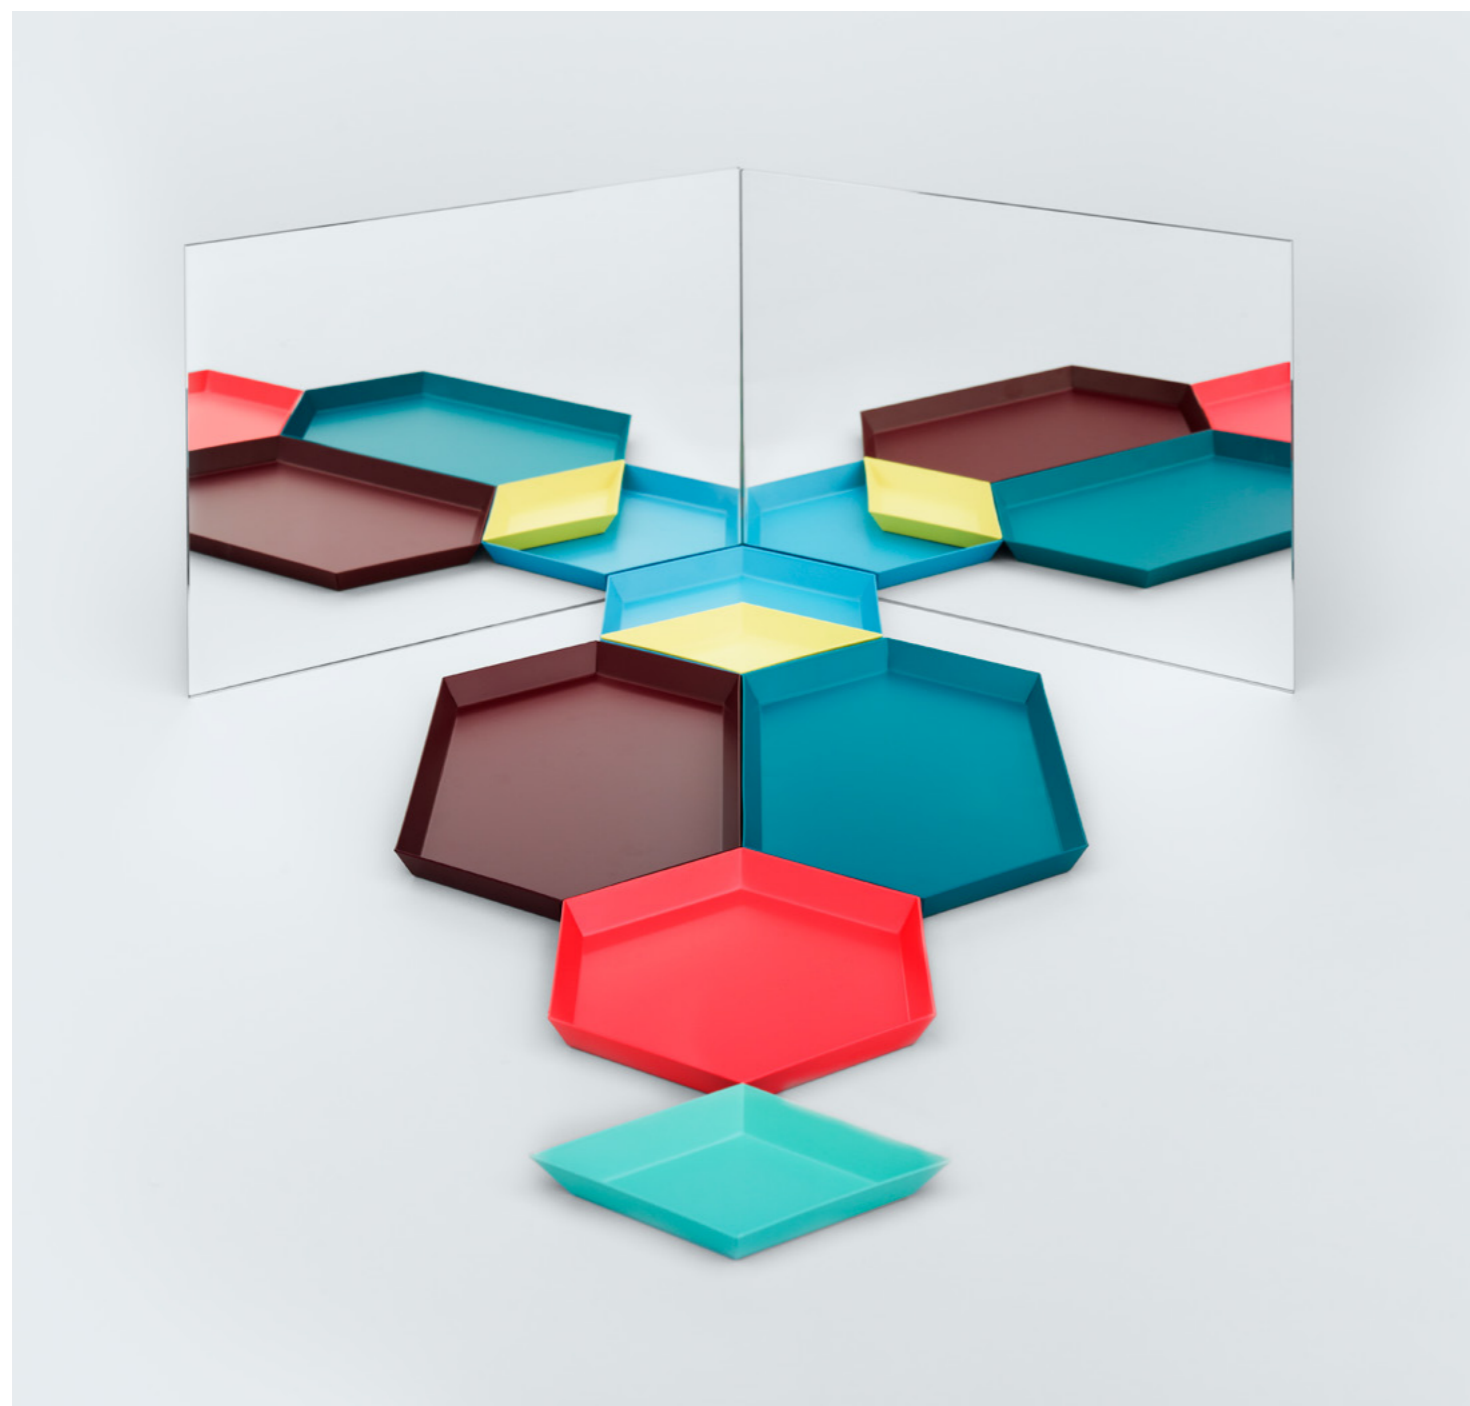

Field is a fusion of decoration and function, as the grooves collect the crumbs so you don't need to sweep up after using it.

BREAD BOARD / FIELD

COLOUR — NATURAL BEECH
MATERIAL — UNTREATED BEECH
SIZE — L33,5, L45 CM