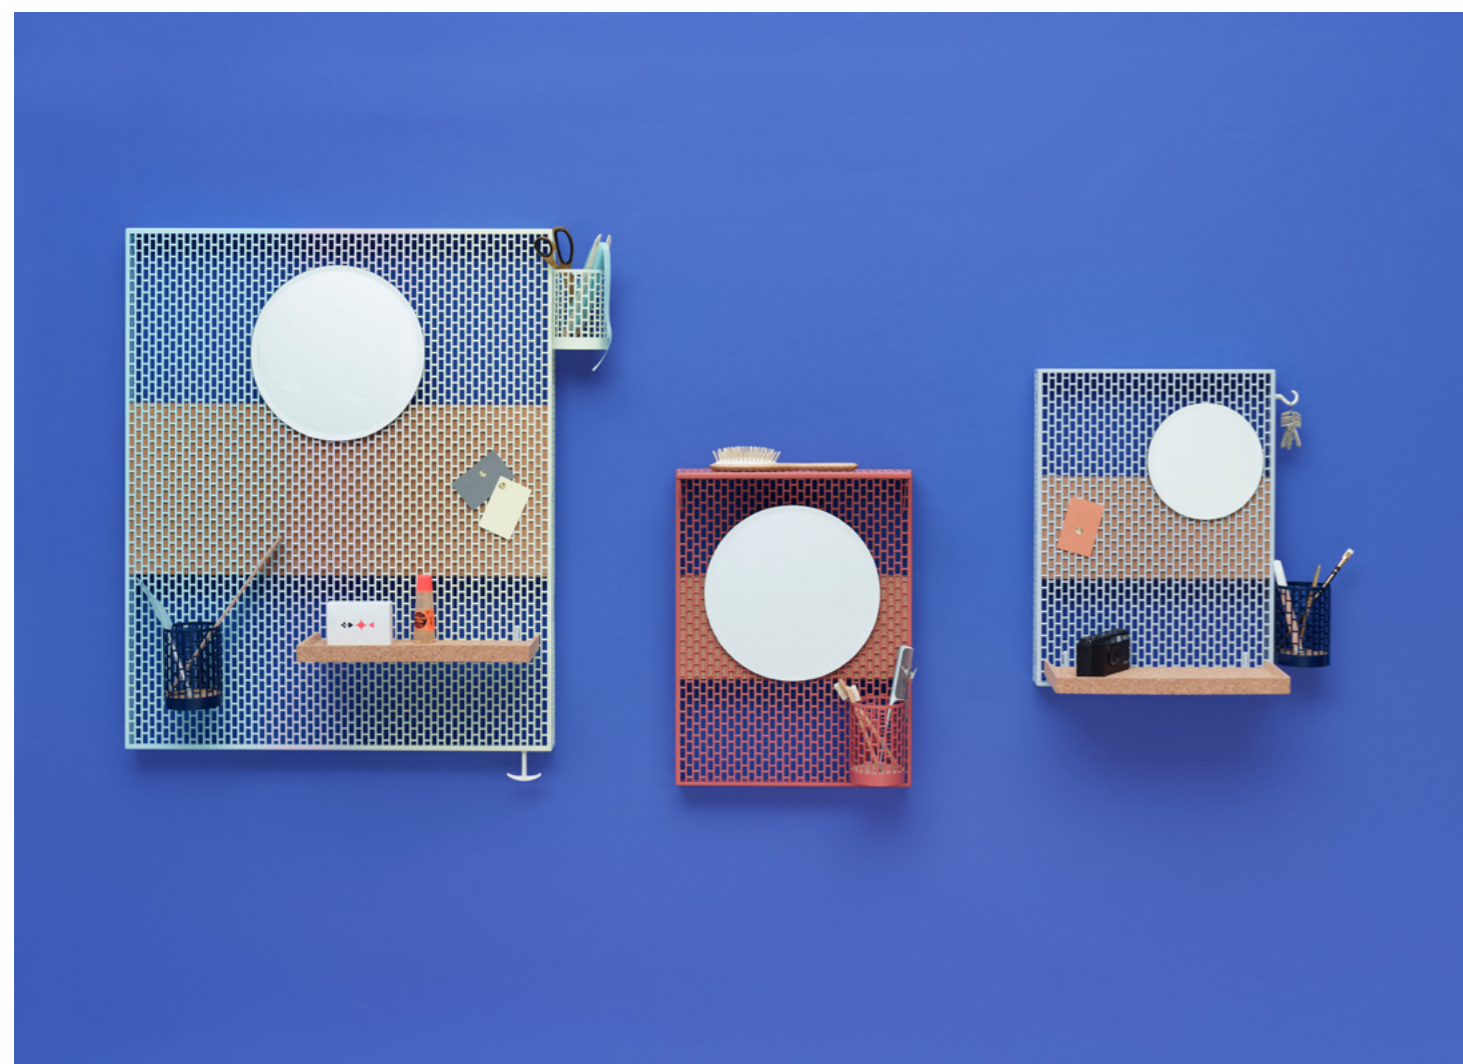

WALL CLOCK / ANALOG

COLOUR — WHITE, MINT

MATERIAL — POWDER COATED ALUMINIUM

SIZE — Ø27 X H6,5 CM

Working on needle combinations for Analog.

With inspiration from the classic barometer, this clock is deliberately analogue. In our digital age, when everyone uses their mobile phones to keep track of time, there is no functional reason for opting for a mechanical clock. Shane Schneck has stretched that premise in the watch, which is deep enough to jut out from the wall with hands that are three-dimensional rather than flat.

Early paper models.

PIN BOARD / PINORAMA

COLOUR — LIGHT BLUE, NUDE,
WINE, DARK BLUE, RAINBOW, WHITE
MATERIAL — POWDER COATED STEEL
SIZE — S/W35,5 X H50 X D5,
L/W68 X H83 X D5 CM

Pinorama is the board for all the little things you want to keep handy or aren't sure where to put. The perforated metal in an oblong brick pattern has a cork backing, so that you can post papers, pictures and other bits and pieces with either pins or magnets. The system also features a range of accessories in the form of shelves, cylinders, mirrors, an elastic net and different types of hooks to attach papers, bags or other items to the metal grid. Pinorama is a flexible wall module that helps you organize your everyday life, providing a functional, charming and versatile storage solution.