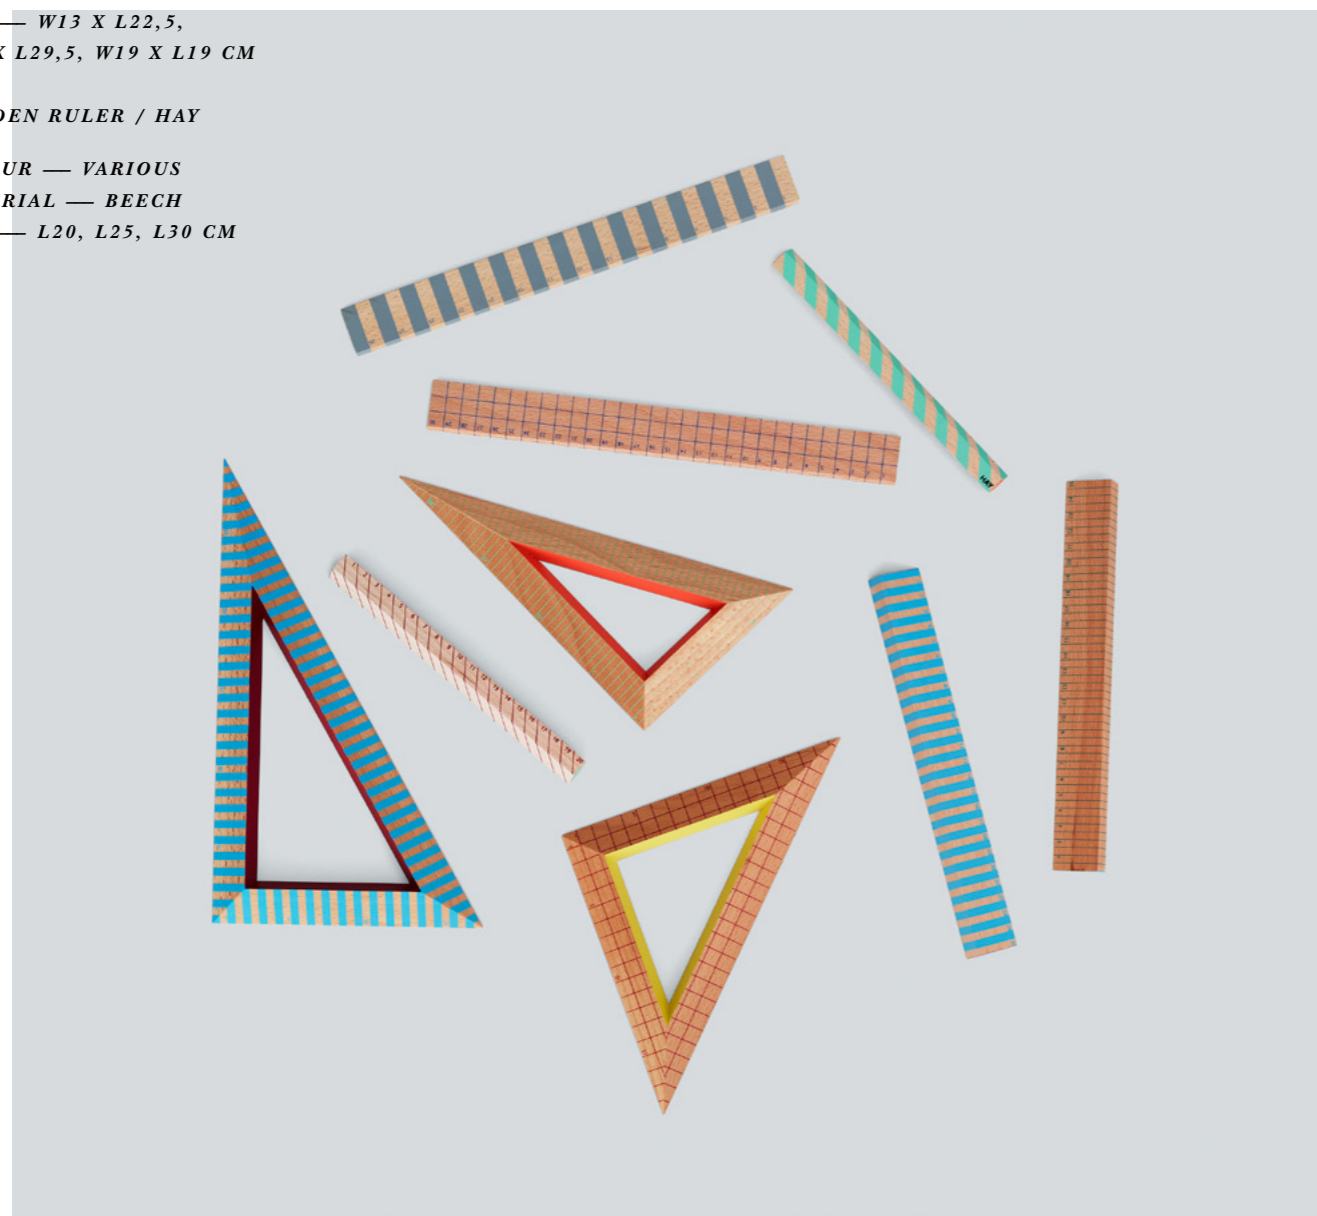

*PEN HOLDER / UU /
LINN KANDEL,
DIMITRI BÄHLER,
ISMAEL STUDER*

*COLOUR — NATURAL ASH
MATERIAL — SOLID ASH
SIZE — S/L7,5, M/L15,
L/L30 CM*

*BUSINESS CARD HOLDER /
PULP / HIRONORI INADA*

*COLOUR — NATURAL, YELLOW
MATERIAL — PAPER PULP
SIZE — W11,5 X H7 CM*

WOODEN RULER TRIANGLE / HAY

*COLOUR — VARIOUS
MATERIAL — BEECH
SIZE — W13 X L22,5,
W17 X L29,5, W19 X L19 CM*

WOODEN RULER / HAY

*COLOUR — VARIOUS
MATERIAL — BEECH
SIZE — L20, L25, L30 CM*