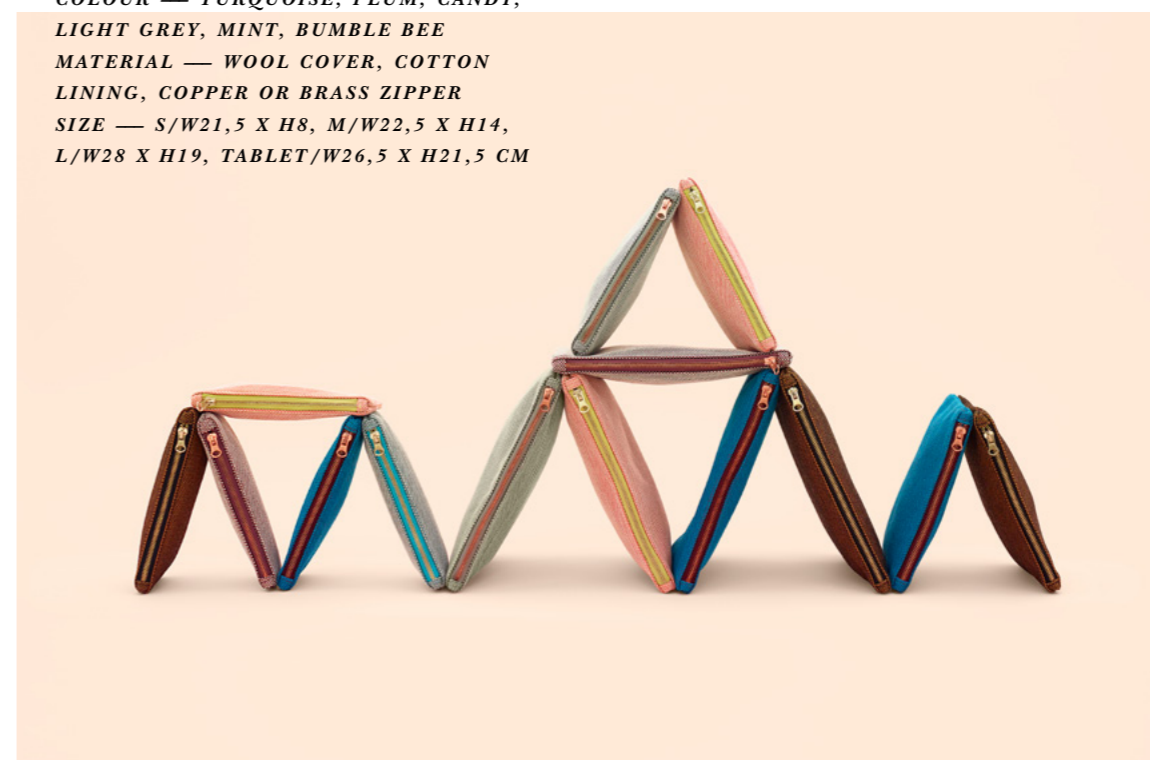

ZIP PURSE & TABLET COVER / HAY

COLOUR — TURQUOISE, PLUM, CANDY, LIGHT GREY, MINT, BUMBLE BEE

MATERIAL — WOOL COVER, COTTON LINING, COPPER OR BRASS ZIPPER

SIZE — S/W21,5 X H8, M/W22,5 X H14, L/W28 X H19, TABLET/W26,5 X H21,5 CM