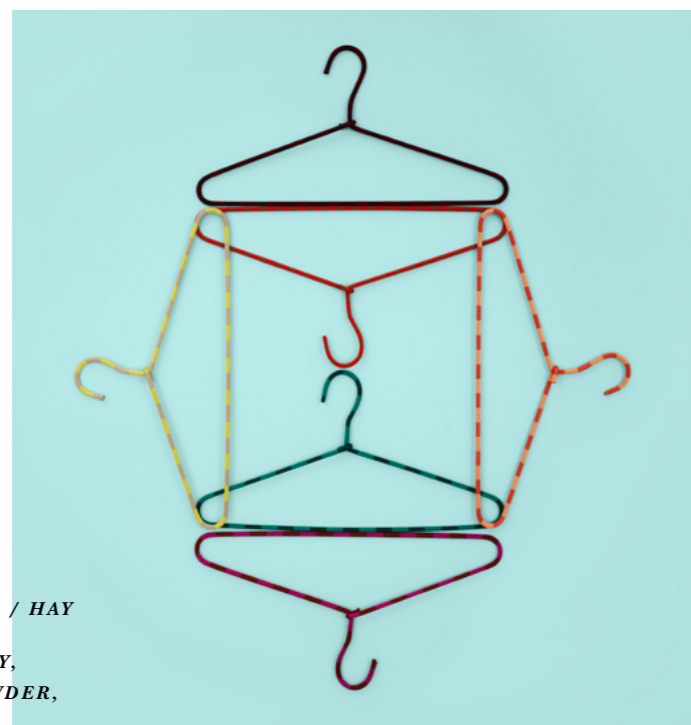

TABLECLOTH DOUBLE GRID /
 SCHOLTEN & BAIJINGS

COLOUR — BLUE
 MATERIAL — COTTON
 SIZE — W140 X 240, W140 X 290 CM

TEA TOWELS DOT / SCHOLTEN & BAIJINGS

*COLOUR — LAYER DOTS,
BIG DOTS, RANDOM DOTS,
LANDSCAPE DOTS, BLOCK DOTS
MATERIAL — COTTON, POLYESTER
SIZE — W52 X L75 CM*

*DISH CLOTH / COLOUR CLOTH /
SCHOLTEN & BAIJINGS*

*COLOUR — NUDE, ORANGE,
PINK, YELLOW
MATERIAL — COTTON
SIZE — W27 X L35 CM*

TOWELS / SCHOLTEN & BAIJINGS

*COLOUR — AUTUMN YELLOW, GLASS GREEN,
CHEROKEE RED, SILVER GREY
MATERIAL — COTTON
SIZE — W33 X L33, W50 X L70,
W55 X L90, W70 X L140 CM*