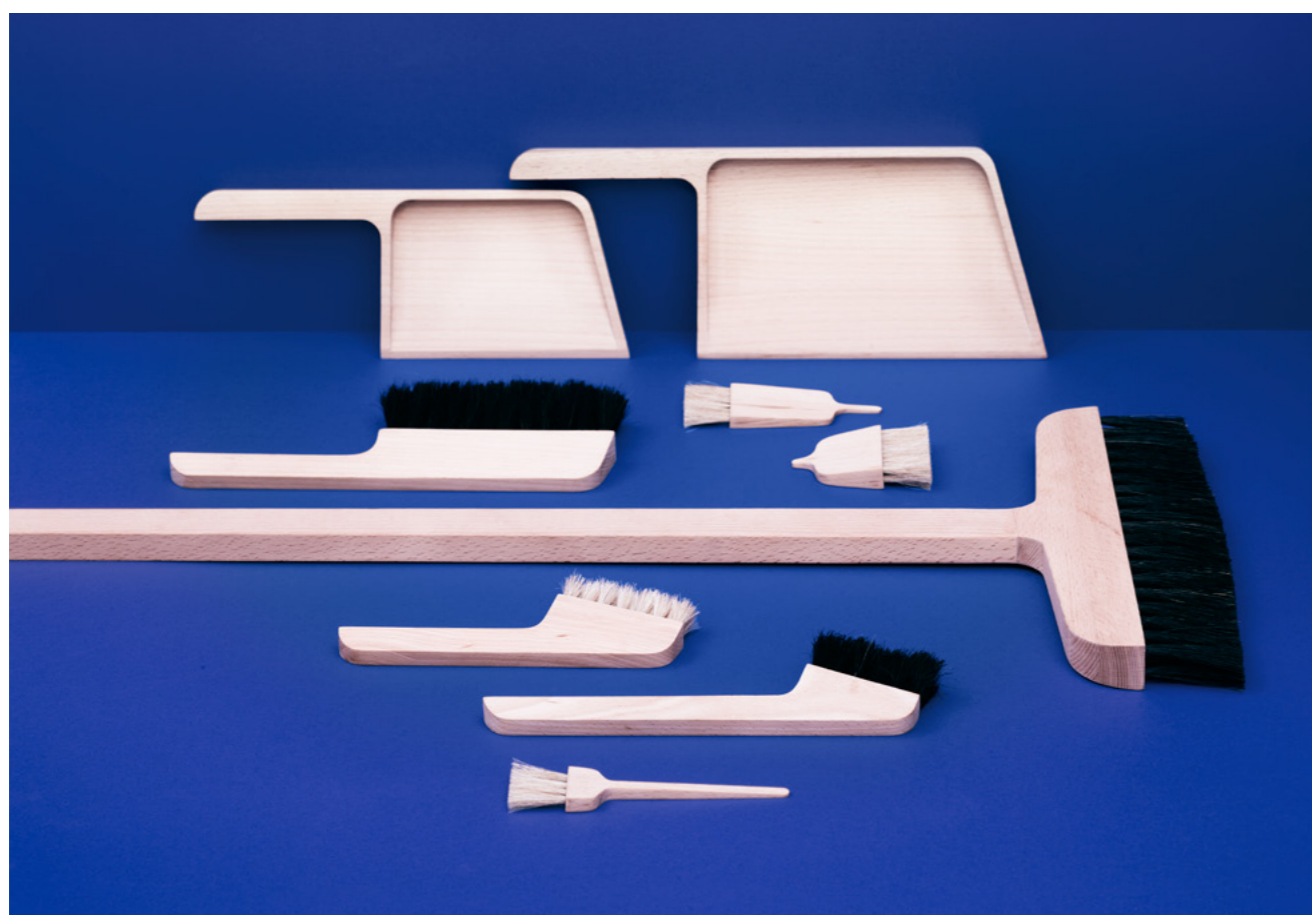

Everyday Objects includes a series of brooms for various purposes: a hand-held broom, a dustpan, a pastry brush, a universal scrubber and a mushroom brush. Everyday Objects are made in beech wood and natural bristles and form part of a larger collection of functional and aesthetic tools for household use where the minimalist idiom is expressed in contrasts between round and angular, soft and hard.

BRUSHES / EVERYDAY OBJECTS

COLOUR — NATURAL BEECH
**MATERIAL — UNTREATED BEECH,
HAIR, BRISTLES**