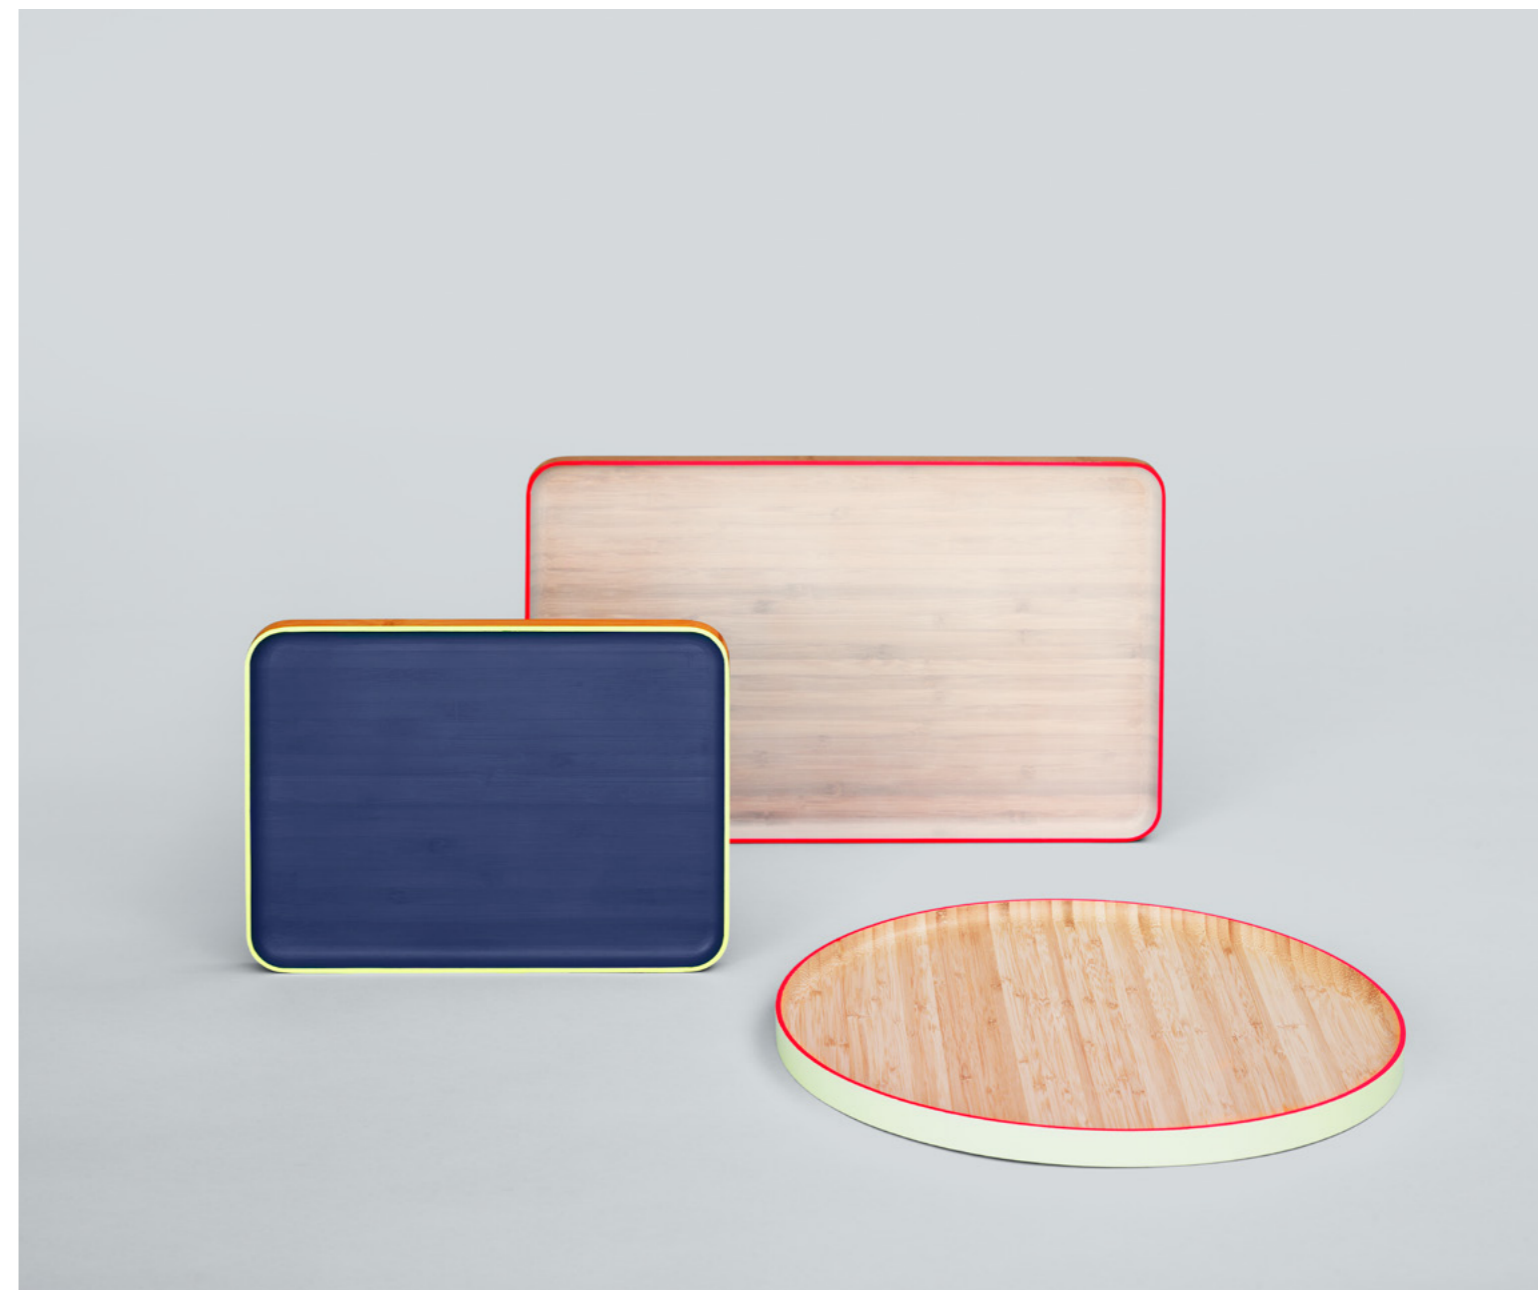

Field is a fusion of decoration and function, as the grooves collect the crumbs so you don't need to sweep up after using it.

BREAD BOARD / FIELD

COLOUR — NATURAL BEECH
MATERIAL — UNTREATED BEECH
SIZE — L33,5, L45 CM

Early paper prototypes.

TRAY / KALEIDO

COLOUR — APRICOT, BLUE,
CHOCOLATE, GREEN, GREY, JADE,
MINT, ORANGE, RED, YELLOW
MATERIAL — POWDER COATED STEEL
SIZE — FROM L19 TO L45 CM

Place your paper towel roll on a straight rod, and lock it in place with the cross rod, which doubles as a handle for carrying Porter.

KITCHEN TOWEL HOLDER / PORTER

COLOUR — ASH, YELLOW, GREY, NUDE

MATERIAL — ASH

SIZE — Ø13,5 X H36 CM

Colour Tray combines the hardness of bamboo and the natural ornamentation of the grain with Scholten & Baijings' iconic fluorescent touch on edges and surfaces. Colour Tray is available in three versions.