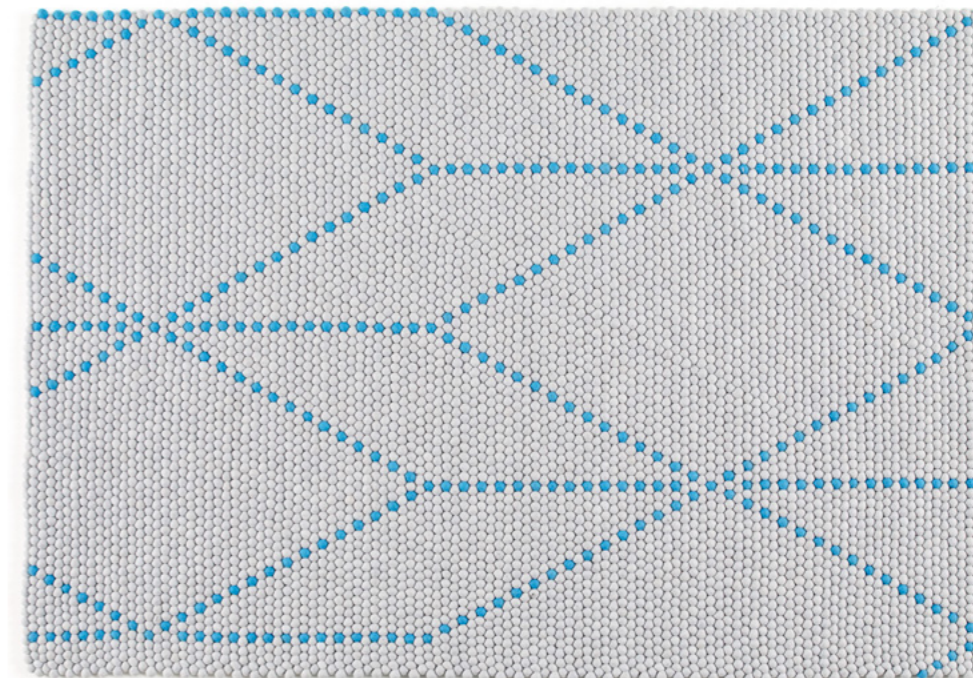

*COLOUR — 6 DESIGNS
MATERIAL — WOOL,
COTTON BACKING
SIZE — W170 X L240 CM*

DOT CARPET