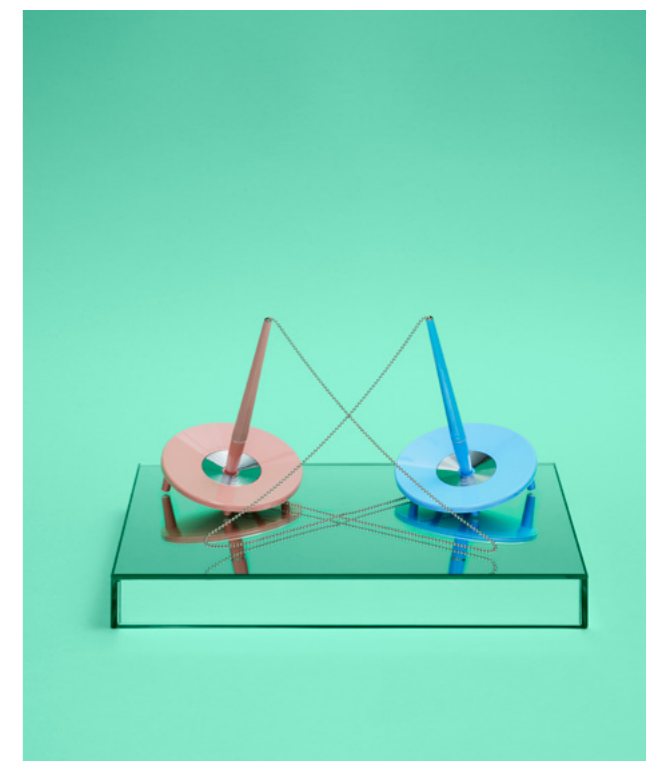

HAY BALLOGRAF / SPECIAL EDITION BY HAY

COLOUR — DUSTY GREEN, LIGHT BLUE, ROSE
MATERIAL — PLASTIC
SIZE — Ø10 X H16