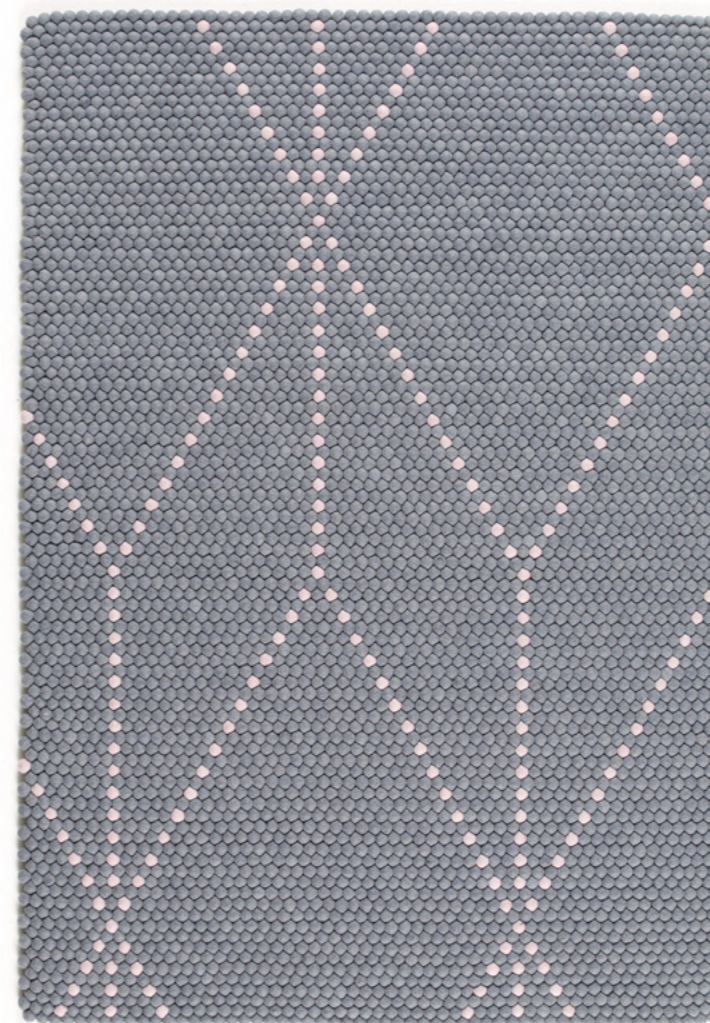

*COLOUR — VARIOUS
MATERIAL — WOOL
SIZE — W80 X L100, W120 X L170,
W150 X L200 CM*