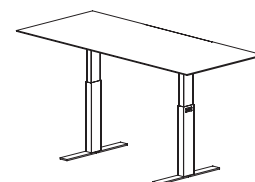

#### Adjustable height

Desks and conference tables are available as height-adjustable models for surcharge.

(except rectangular conference table)

with an integrated motor (74-118 cm).

Height-adjustable desks carry the GS-mark for certificated quality.