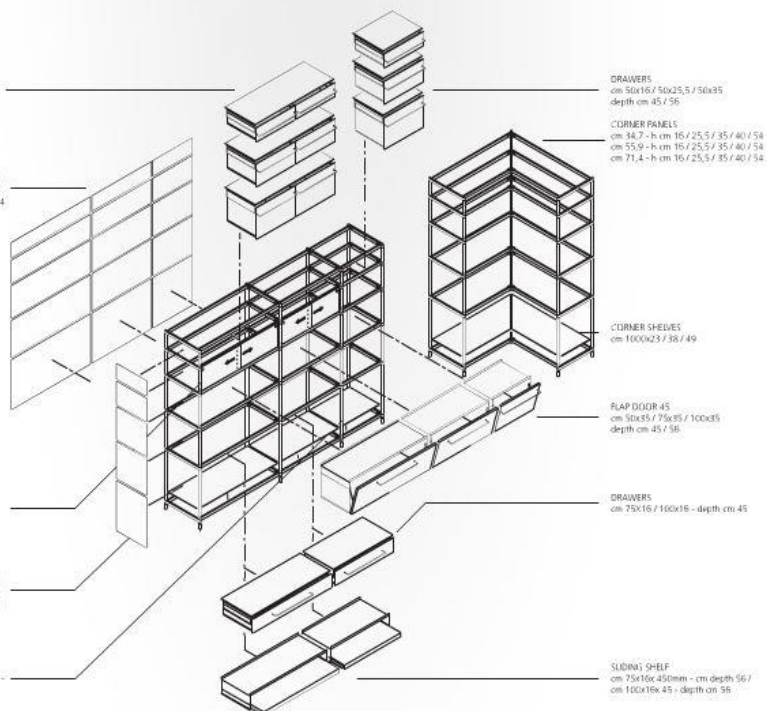

SHELVES
cm 50x23 / 38 / 49 - 75x23 / 38 / 49 -
100x23 / 38 / 49

CORNER SHELVES
cm 100x23 / 38 / 49

DRAWERS
cm 75x16 / 100x16 - depth cm 45

finiture / finishes / Ausführungen / finitions / afwerkingen

AB

AS

A011

A019

A021

A022

legno
wood
Holz
bois
hout

RVS

wenge tinta
wenge
Wéngé géblézt
wéngé tinta
wéngé-tint

WET

Sec planner

Username: Europe / Usa / GB
Password: Alce

BOOKENDS

for composition depth cm 30 / 45

SLIDING TRAY

cm 49x16x2,8

TRAY

cm 89x124x5,5 / 87x119x5,5 / 23x119x5,5

HANGING FILE ADJUSTABLE FRAME

cm 44x37
(available only for drawers 350x500 mm)

CD-HOLDER

cm 44x38x1,8 (contains 33 CD)

PAPER HOLDER

cm 44x38x19
(Available only for drawers cm 25,5h - SEC 54S)

verde

VVE

VTR

MT01

MT02

MT03

MT12

MT13

MT15

MT16